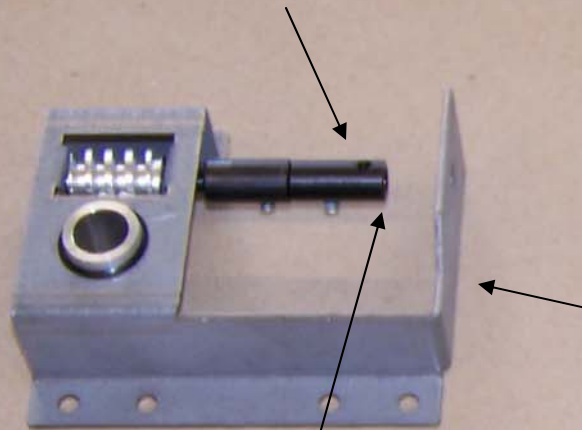

METROPOLITAN AIR TECHNOLOGY (MAT)

- APPLICATION EXAMPLE FOR BULK CABLE CUT IN THE FIELD

Field Cut Cable End added to RT-WGA

RT-WGA
(Worm Gear Assy)

Modified Coupling added
to RT-CCS

RT-CCS (or other
Ceiling Cup)

Field Cut Cable with raw ends

MAT can custom assemble certain products in the factory to allow cable lengths to be cut in the field from bulk cable. This example illustrates the modifications that can be made to our Worm Gear Assy (RT-WGA) and Rectangular Ceiling Cup (RT-CCS).