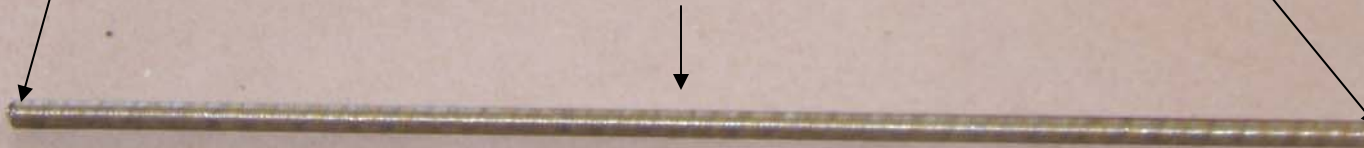

METROPOLITAN AIR TECHNOLOGY (MAT)

- APPLICATION EXAMPLE FOR BULK CABLE CUT IN THE FIELD

Field Cut Cable End added to RT-WGA

RT-WGA
(Worm Gear Assy)

Modified Coupling added
to RT-CCS

RT-CCS (or other
Ceiling Cup)

Field Cut Cable with raw ends

MAT can custom assemble certain products in the factory to allow cable lengths to be cut in the field from bulk cable. This example illustrates the modifications that can be made to our Worm Gear Assy (RT-WGA) and Rectangular Ceiling Cup (RT-CCS).