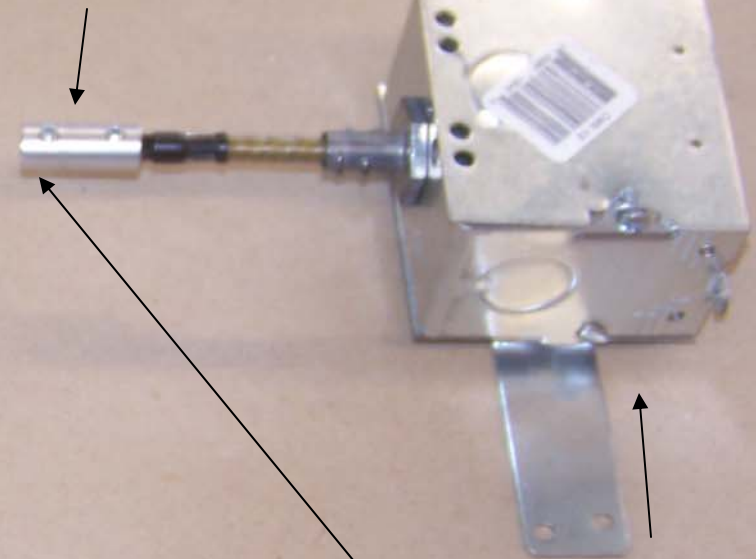

METROPOLITAN AIR TECHNOLOGY (MAT)

- APPLICATION EXAMPLE FOR BULK CABLE CUT IN THE FIELD

Field Cut Cable End added to RT-WGA

RT-WGA
(Worm Gear Assy)

Modified Coupling added
to RT-CCS

RT-CCS (or other
Ceiling Cup)

Field Cut Cable with raw ends

MAT can custom assemble certain products in the factory to allow cable lengths to be cut in the field from bulk cable. This example illustrates the modifications that can be made to our Worm Gear Assy (RT-WGA) and Rectangular Ceiling Cup (RT-CCS).