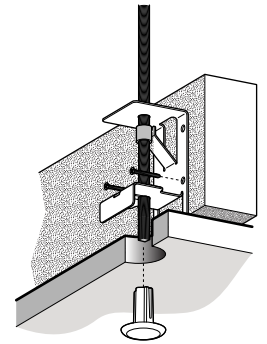

RT - 250 Damper System - With RT-CCM Miniature Ceiling Cup

Exploded View

Assembled View