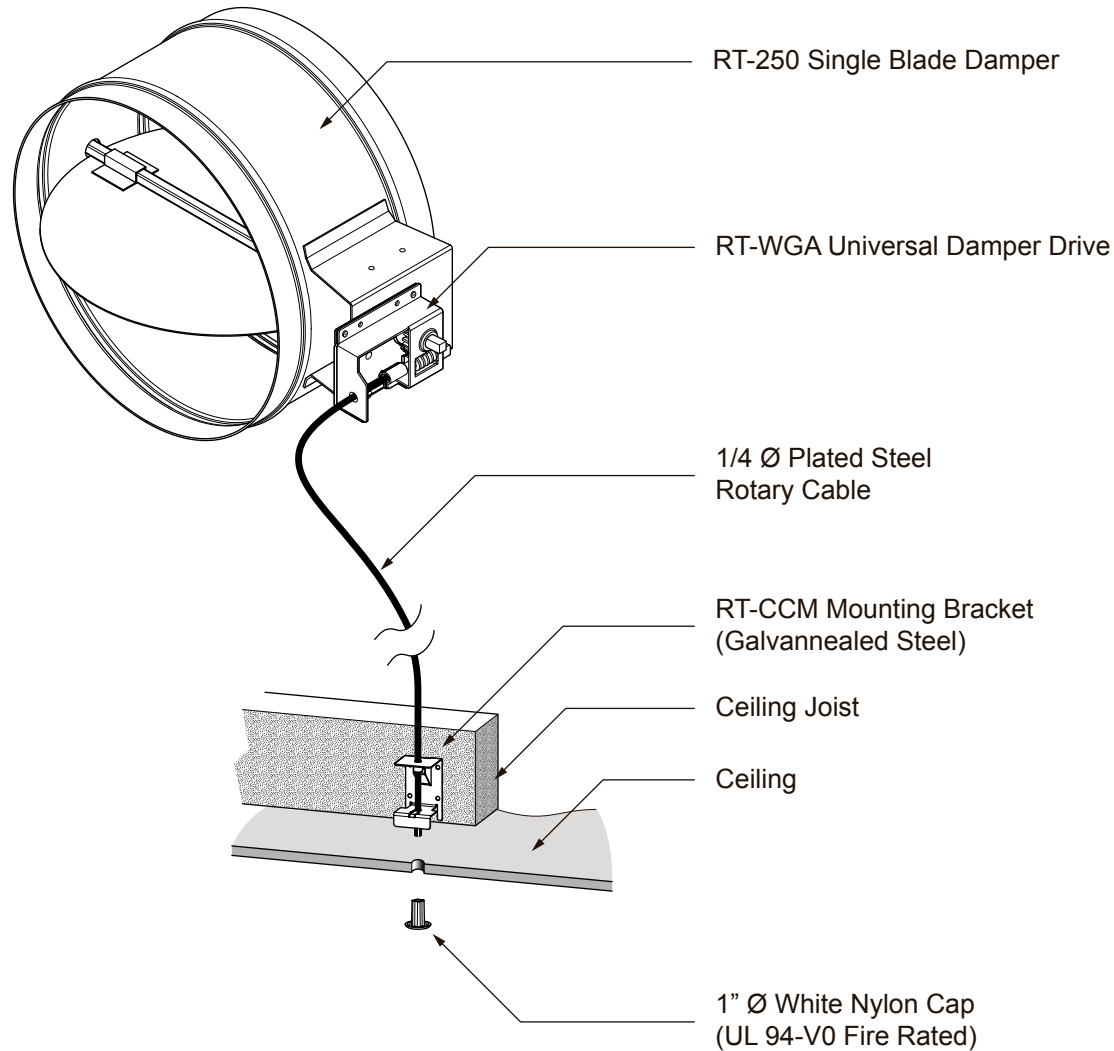

RT - 250 Damper System - With RT-CCM Miniature Ceiling Cup

Exploded View

Assembled View