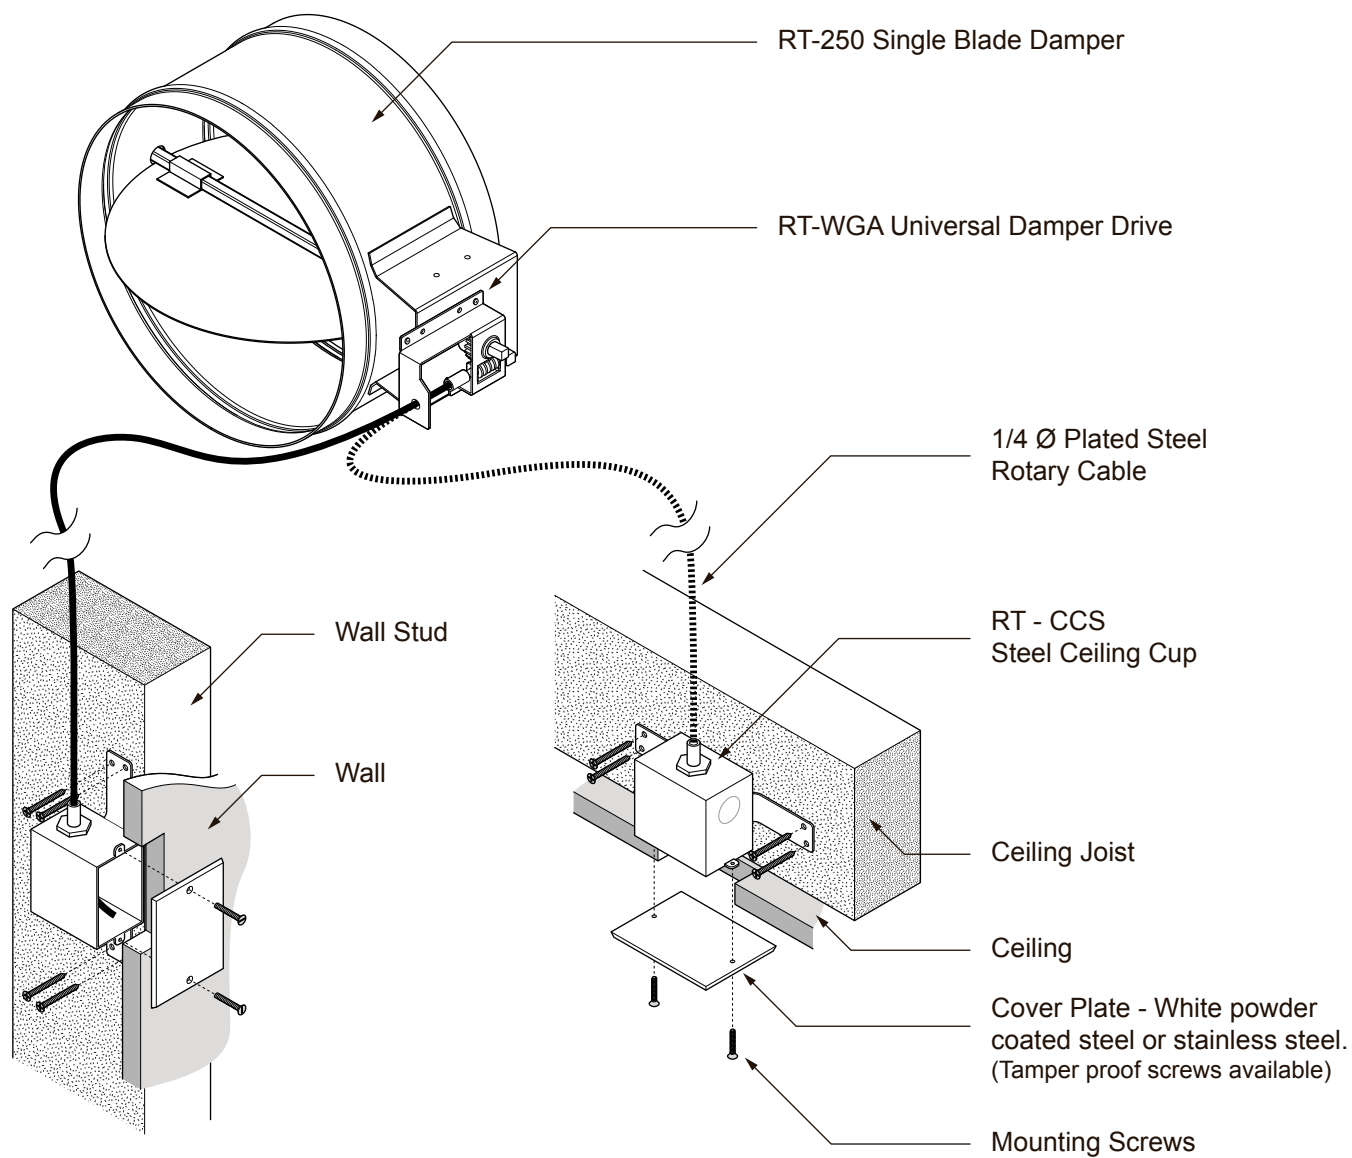

RT - 250 Damper System - With RT-CCS Rectangular Ceiling Cup

Wall Mounted Option

Ceiling Mounted Option