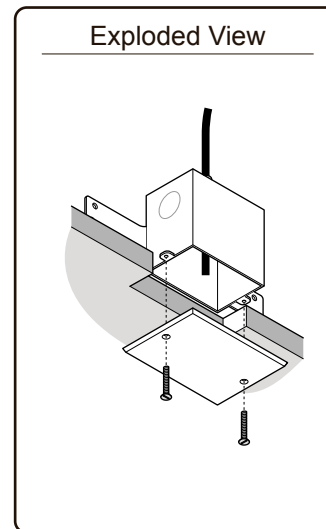

RT - 250 Damper System - With RT-CCS Rectangular Ceiling Cup

Wall Mounted Option

Ceiling Mounted Option