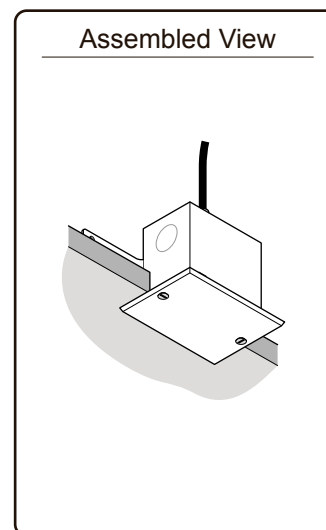

RT - 250 Damper System - With RT-CCS Rectangular Ceiling Cup

Wall Mounted Option

Ceiling Mounted Option