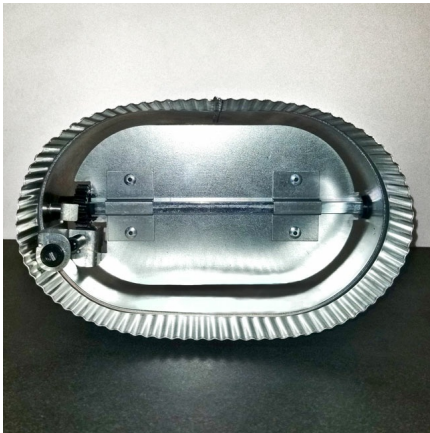

Designed for Linear Slot Plenums

Roto-Twist™ Oval Dampers. Easy to Install. Simple to Use.

Our **Oval Dampers** ship fully assembled and install in minutes. The line can be used in new construction, or as a retrofit in existing buildings.

Features

- Furnished fully assembled
- Dampers can be installed in 10 minutes!
- No linkages or cable to adjust
- No small loose parts to get lost
- Dampers may be installed in any plane

[Download Product Info](#)