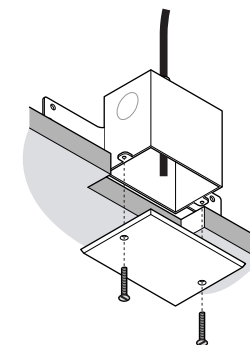

RT - 200 Damper System - With RT-CCS Rectangular Ceiling Cup

Exploded View

Assembled View

Wall Mounted Option

Ceiling Mounted Option