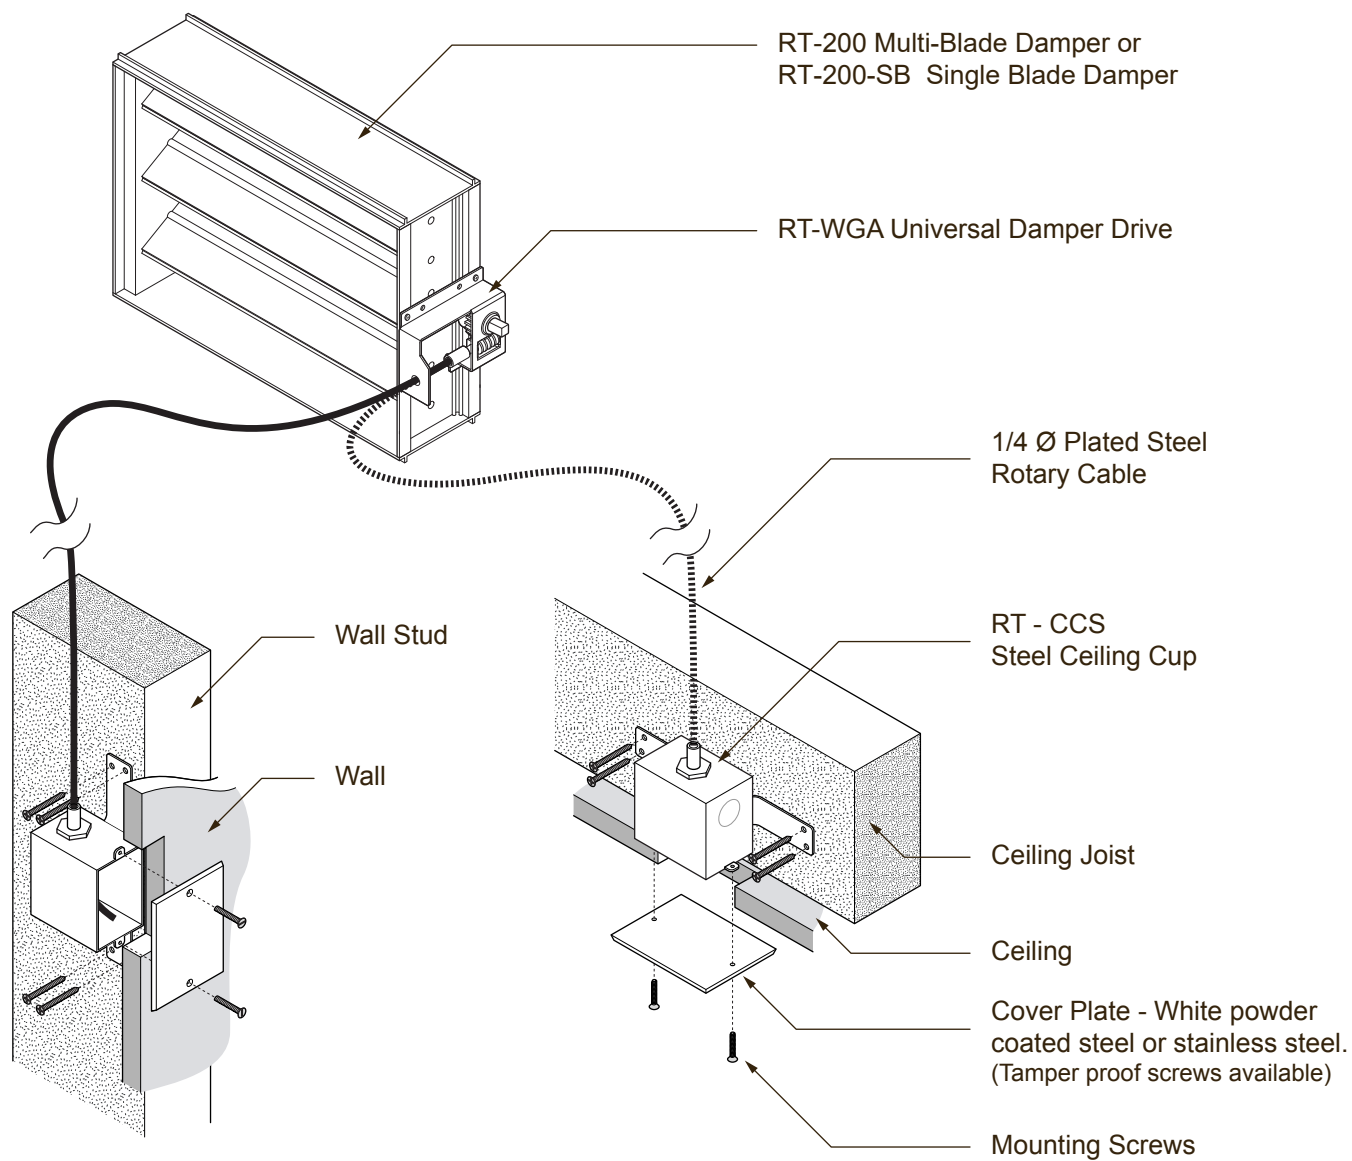

RT - 200 Damper System - With RT-CCS Rectangular Ceiling Cup

Exploded View

Assembled View

Wall Mounted Option

Ceiling Mounted Option