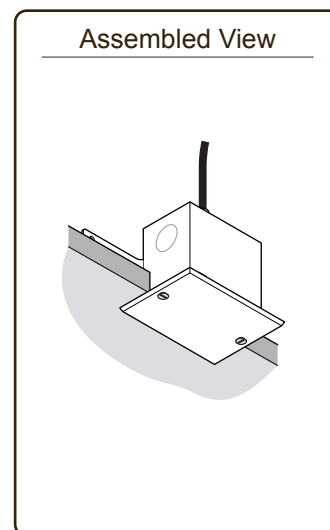

RT - 200 Damper System - With RT-CCS Rectangular Ceiling Cup

Wall Mounted Option

Ceiling Mounted Option