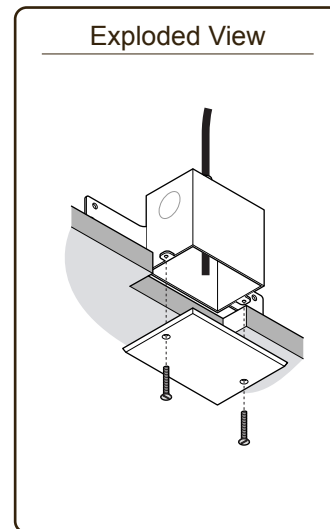

RT - 200 Damper System - With RT-CCS Rectangular Ceiling Cup

Wall Mounted Option

Ceiling Mounted Option