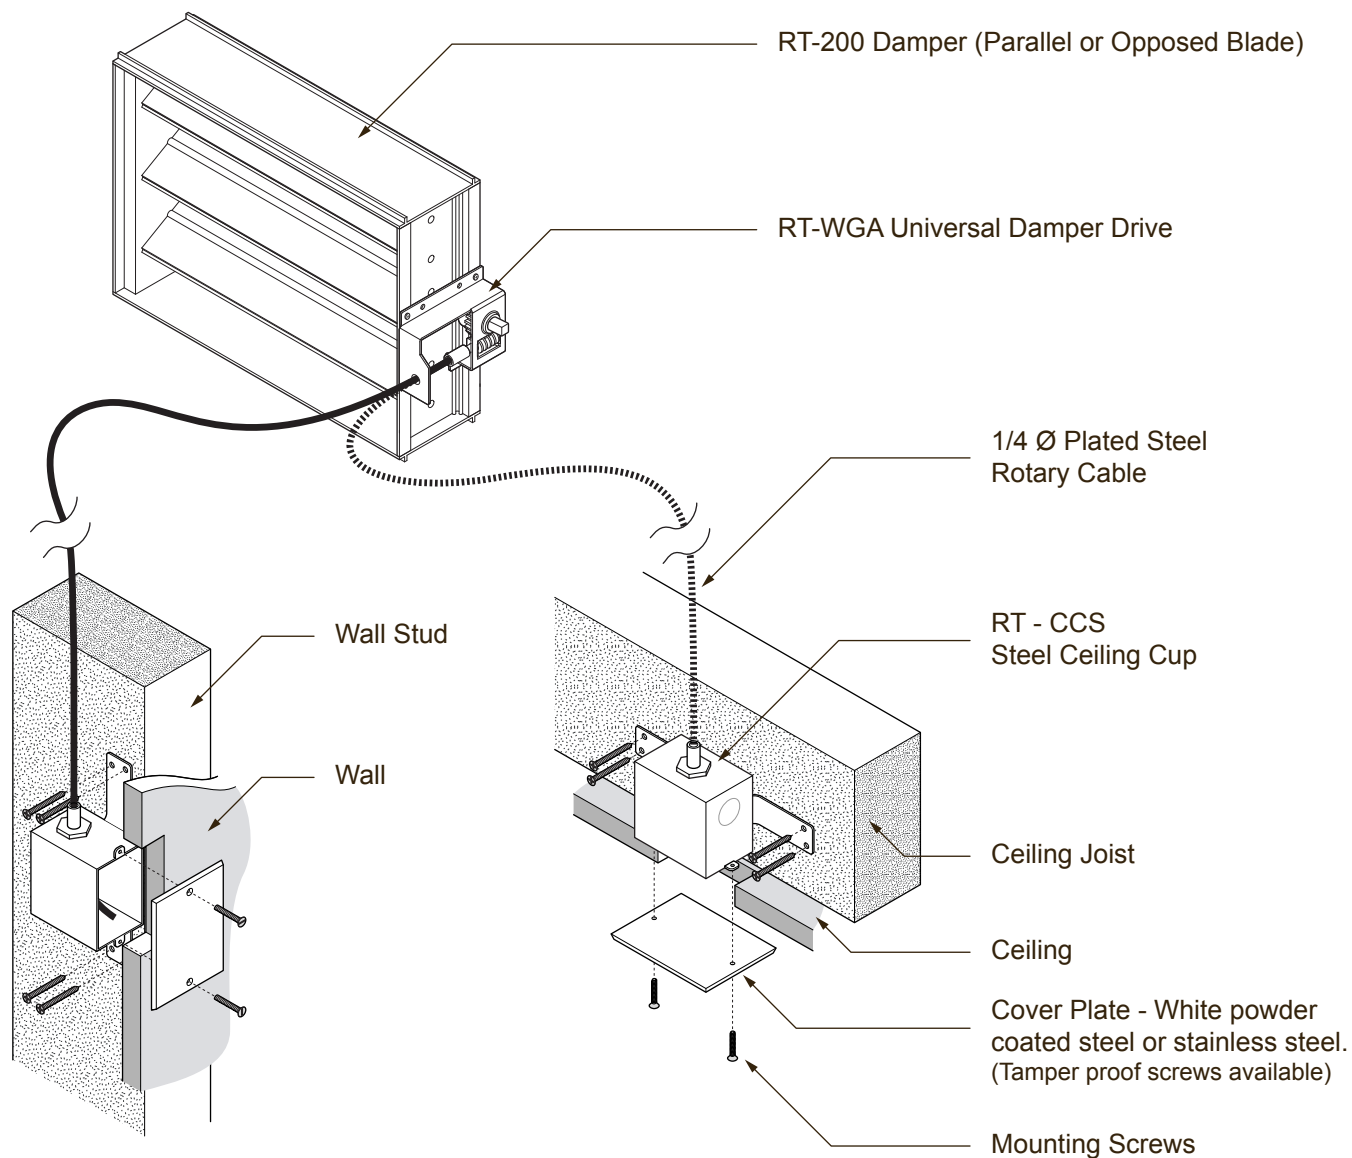

RT - 200 Damper System - With RT-CCS Rectangular Ceiling Cup

Wall Mounted Option

Ceiling Mounted Option