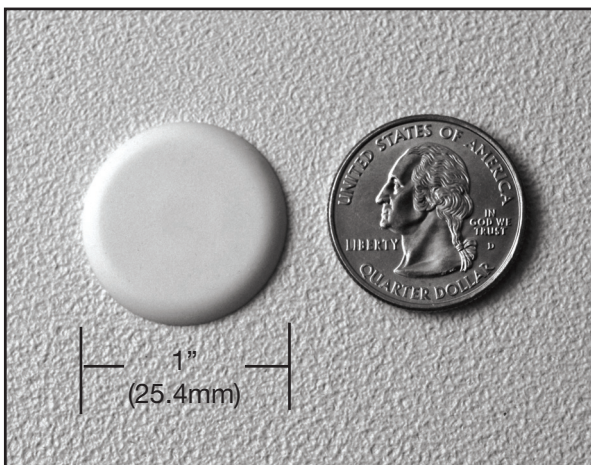

## RT-CCM Mini Ceiling Cup

A Ceiling Cup with a cap diameter no larger than a quarter rendering it virtually invisible.

Mounting Bracket

Ceiling Access

Patent pending

Ceiling Cap

### Design & Materials

- Galvannealed steel mounting bracket (can be used on wood or metal studs)
- One inch diameter UL94-VO fire rated nylon ceiling cap
- 1/4" diameter brass plated steel rotary cable secured in the mounting bracket with an aluminum ferrule

### Features & Options

- Bracket mounts flush to the ceiling line
- Low profile paintable ceiling cap for aesthetic finish
- Two ceiling cap sizes allow application with ceiling panel thickness from 1/2" to 1 1/4"
- Simple installation
- Accessible with standard hex nut drivers or MAT square nut driver